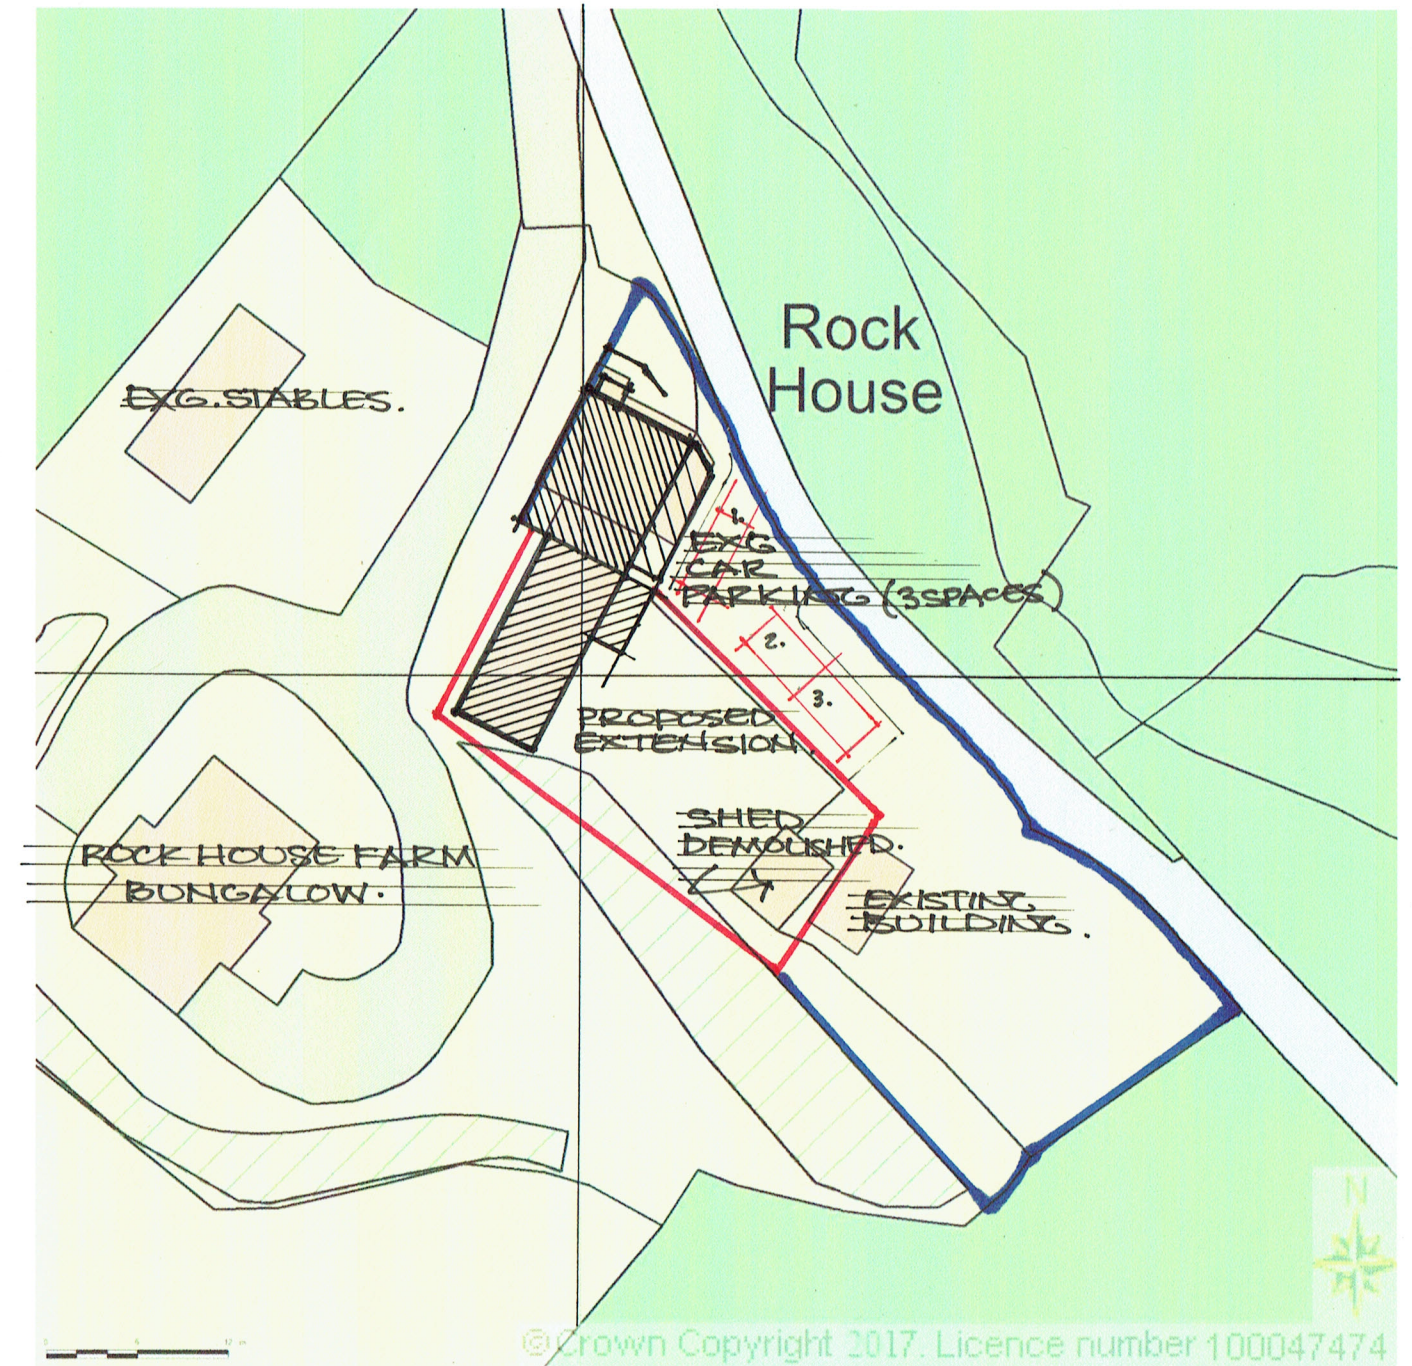

BLOCK/SITE PLAN  
 AREA 90m x 90m  
 SCALE 1:500 on A4  
 CENTRE COORDINATES: 327709, 304199

©Crown Copyright 2017. Licence number 100047474

Supplied by Streetwise Maps Ltd  
 www.streetwise.net  
 Licence No: 100047474  
 10/04/2017 13:34:38

<b>ROCK HOUSE</b>	PRG.No.	<b>02</b> · B
MR & MRS. R. DEARING	REVISION A: REDRAWN	
TRELYSTAN · LEIGHTON	18.7.18	
WELSHPOOL · SY21 8HZ	REV. B. CARSPACES.	SCALE 1:500 @ A4
	5.9.18	